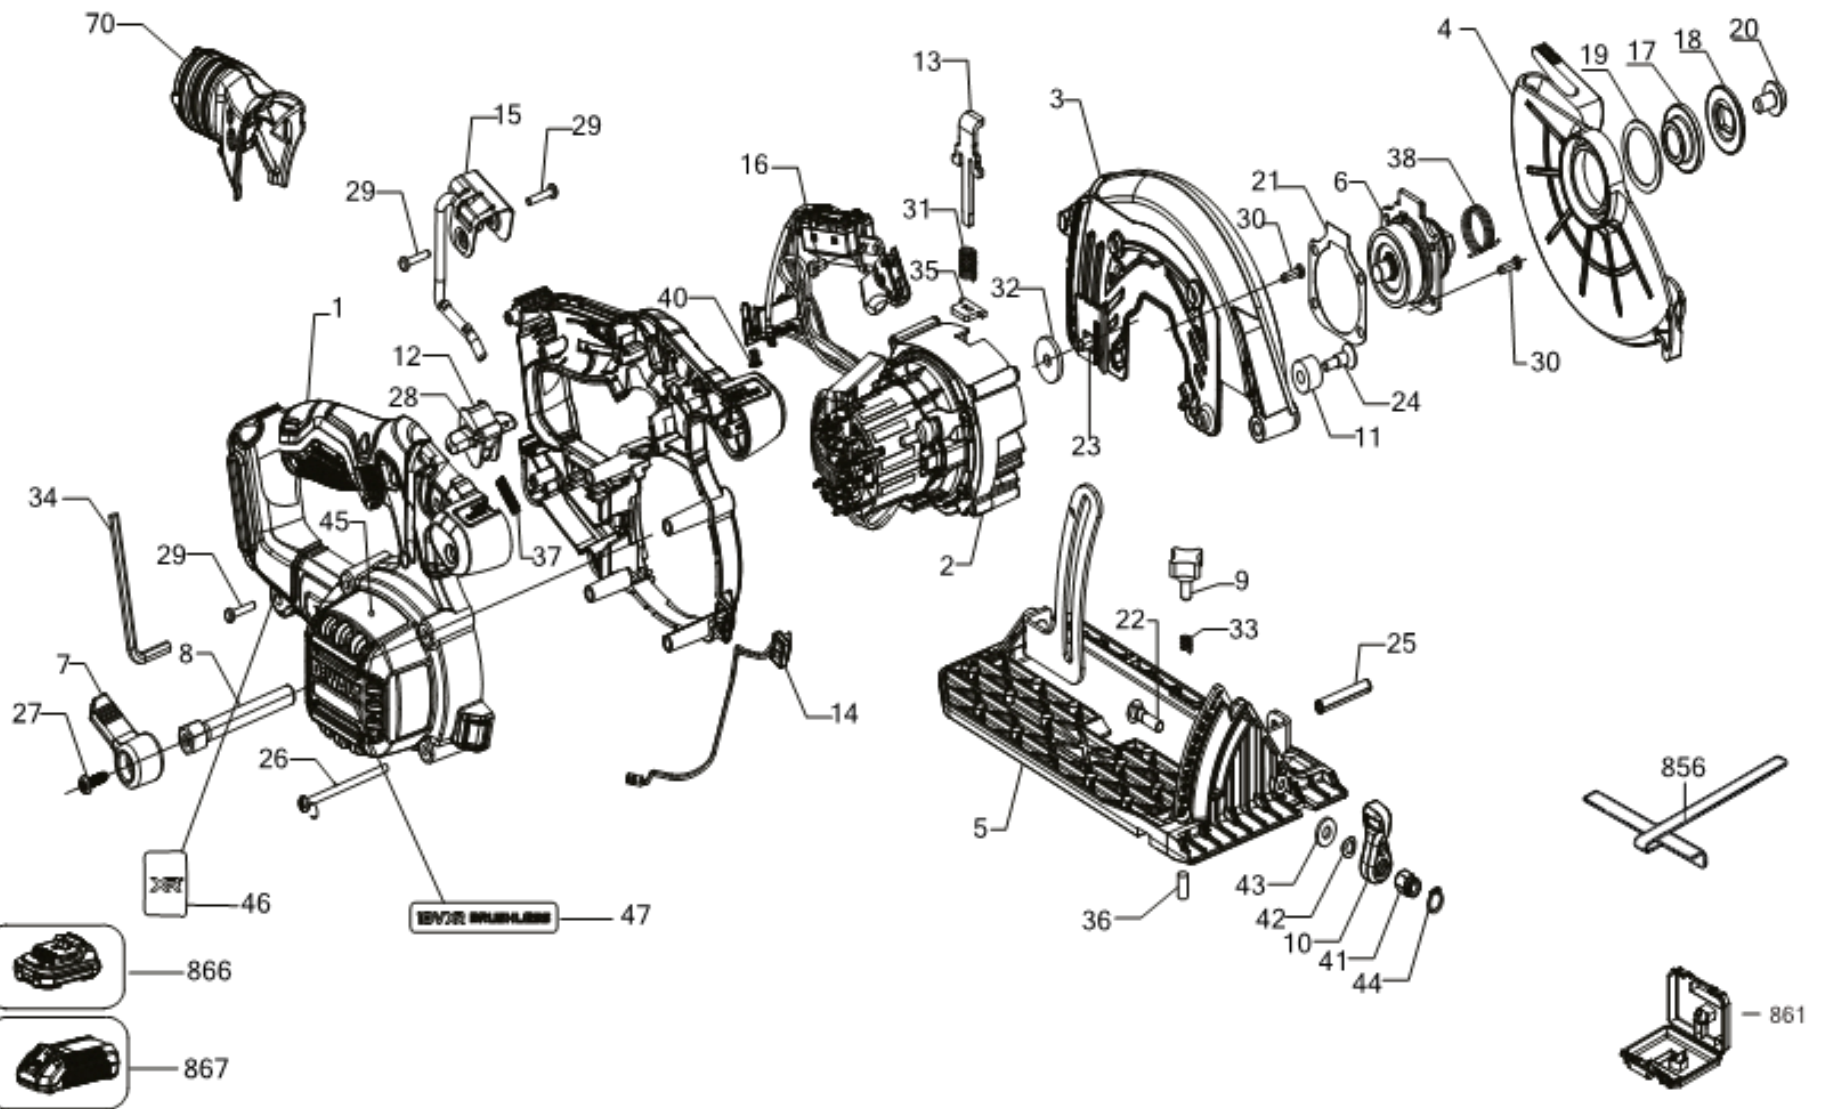

DCS565N EXPLODED VIEW/PARTS LIST CIRCULAR SAW 1

Parts List DCS565N CIRCULAR SAW 1

Item	Part Number	Qty	Part Description	General Description	Other Info	Repair Inst	Markets
1	N859051	1	CLAMSHELL SA			No	XJ
2	N884299	1	STATOR SA	INCL. ROTOR AND MODU		No	XJ
3	N828880	1	GUARD UPPER			No	XJ
4	611925-00	1	GUARD LOWER			No	XJ
5	N491713	1	SHOE SA			No	XJ
6	659417-00SV	1	SPINDLE SA			No	XJ
7	605105-00	1	LEVER			No	XJ
8	618901-00	1	SHAFT			No	XJ
9	396992-02	1	KNOB			No	XJ
10	N594277	1	LEVER			No	XJ
12	605107-00	1	BUTTON LOCK-OFF			No	XJ
13	629444-00	1	SPINDLE LOCK			No	XJ
14	N363247	1	LED LIGHT			No	XJ
15	N914941	1	HOOK SA			No	XJ
16	330019-40	1	SCREW			No	XJ
17	610046-00	1	WASHER INNER CLAMP			No	XJ
18	N621119	1	WASHER OUTER CLAMP			No	XJ
19	150383-00	1	RETAINER			No	XJ
20	648697-00	1	BLADE BOLT			No	XJ
21	605081-01	1	GASKET			No	XJ
22	N625602	1	CARRIAGE BOLT			No	XJ
23	098128-85	1	CARRIAGE BOLT			No	XJ
24	610134-00	1	SCREW			No	XJ
25	614048-00	1	SPIROL PIN			No	XJ
26	398987-00	4	SCREW			No	XJ
27	330045-14	1	SCREW			No	XJ
28	388531-00	1	PIN			No	XJ
29	90611830	8	SCREW			No	XJ
30	613783-00	8	SCREW			No	XJ
31	58698-00	1	SPRING			No	XJ
32	N112241	1	WASHER			No	XJ
33	058287-00	1	SPRING			No	XJ

Parts List DCS565N CIRCULAR SAW 1

Item	Part Number	Qty	Part Description	General Description	Other Info	Repair Inst	Markets
34	098000-11	1	HEX KEY	5 MM		No	XJ
35	605094-00	1	WIPER			No	XJ
36	381069-00	1	SCREW			No	XJ
37	389120-00	1	SPRING			No	XJ
38	N035365	1	SPRING			No	XJ
40	N453948	1	SPRING			No	XJ
41	N594297	1	SCREW			No	XJ
42	N690988	1	WASHER LOCK			No	XJ
43	N620480	1	WASHER			No	XJ
44	444793-00	1	CIRCLIP			No	XJ
45	NA050088	1	RATING LABEL			No	XJ
46	N927577	1	BRAND LABEL			No	XJ
47	N881367	1	LABEL ELECTRONIC			No	XJ
70	N914936	1	DUST PORT			No	XJ
856	381091-01	1	GUIDE FENCE			No	XJ